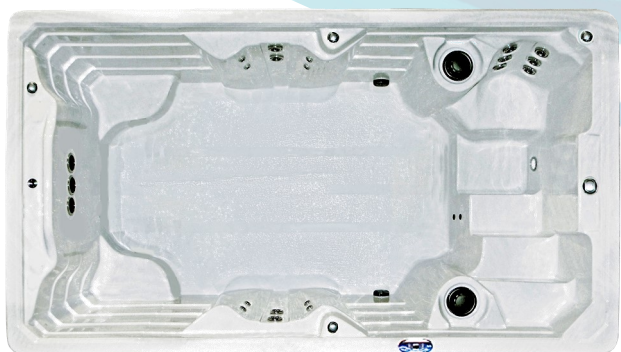

AquaForce™

Strengthen and tone the upper body with natural water resistance. Exercising core muscles, shoulders, arms and a cardio vascular workout with the AquaForce™ fitness bands.

MotionMat™

Avoid expensive treadmills with our optional MotionMat™. This soft foam floor mat offers the grip to run, jog, and lift weights, keeping your waistline and wallet in check!

RX6™ Massage Columns

After an exhilarating workout or long office day, experience comfort in the RX6™ standing massage columns. Warm up, loosen tight muscles in shoulders, back and hips with six powerful hydrotherapy jets.