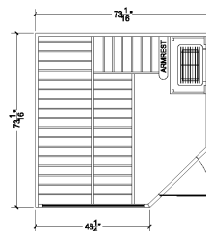

Choose from 5 sizes (4x4, 4x6, 5x5 corner, 5x7 and 6x6 corner).

Hallmark rooms include a wood-framed stainless steel drip pan.

Laser-etched door handle doubles as a towel bar.

HM44 - 4' x 4'

HM46 - 4' x 6'

HM55c - 5' x 5'

HM66c - 6' x 6'

HM57 - 5' x 7'