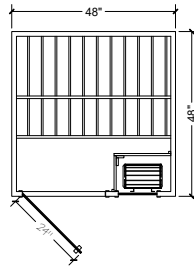

Choose from 5 sizes (4x4, 4x6, 5x5 corner, 5x7 and 6x6 corner).

Hallmark rooms include a wood-framed stainless steel drip pan.

Laser-etched door handle doubles as a towel bar.

HM44 - 4' x 4'

HM46 - 4' x 6'

HM55c - 5' x 5'

HM66c - 6' x 6'

HM57 - 5' x 7'