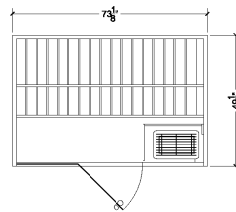

Choose from 5 sizes (4x4, 4x6, 5x5 corner, 5x7 and 6x6 corner).

Hallmark rooms include a wood-framed stainless steel drip pan.

Laser-etched door handle doubles as a towel bar.

HM44 - 4' x 4'

HM46 - 4' x 6'

HM55c - 5' x 5'

HM66c - 6' x 6'

HM57 - 5' x 7'