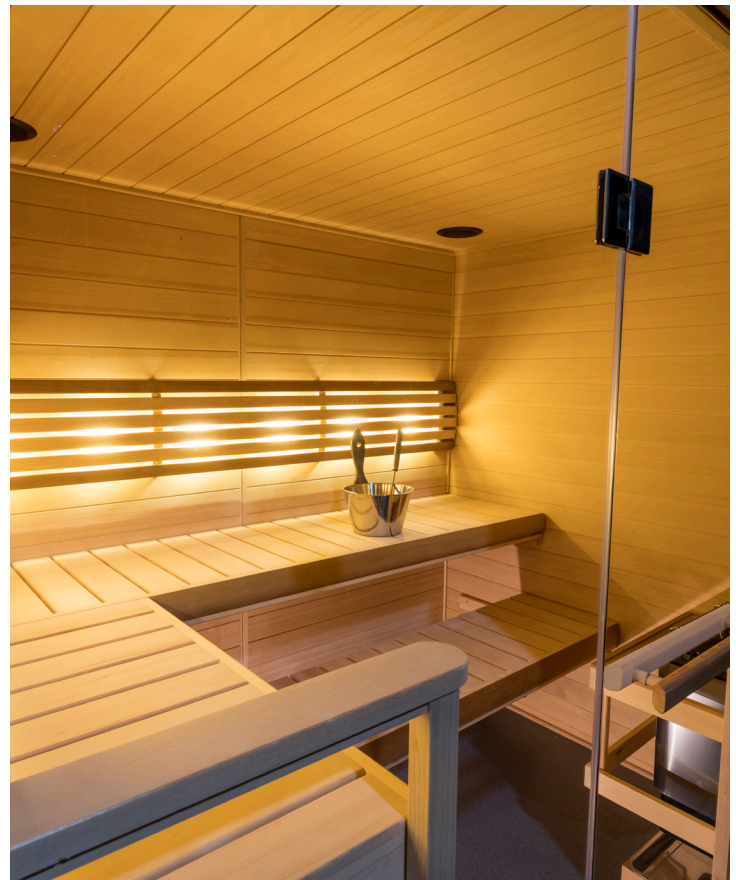

Interior 5' x 7'

FINNLEO | Pure Sauna
575 East Cokato Street
Cokato, MN 55321

Toll-Free: 1.800.346.6536
Phone: 320.286.5584
Fax: 320.286.6100

Email: finnleo@saunatec.com
www.finnleo.com

finnleo®
pure sauna