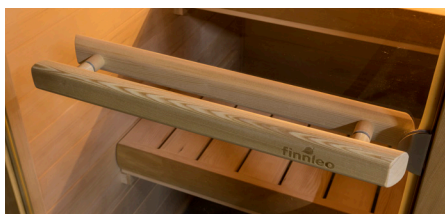

Laser-etched door handle doubles as a towel bar.