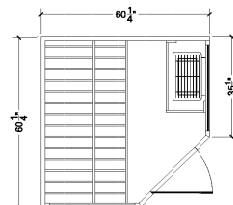

Choose from 5 sizes (4x4, 4x6, 5x5 corner, 5x7 and 6x6 corner).

Hallmark rooms include a wood-framed stainless steel drip pan.

Laser-etched door handle doubles as a towel bar.

HM44 - 4' x 4'

HM46 - 4' x 6'

HM55c - 5' x 5'

HM66c - 6' x 6'

HM57 - 5' x 7'